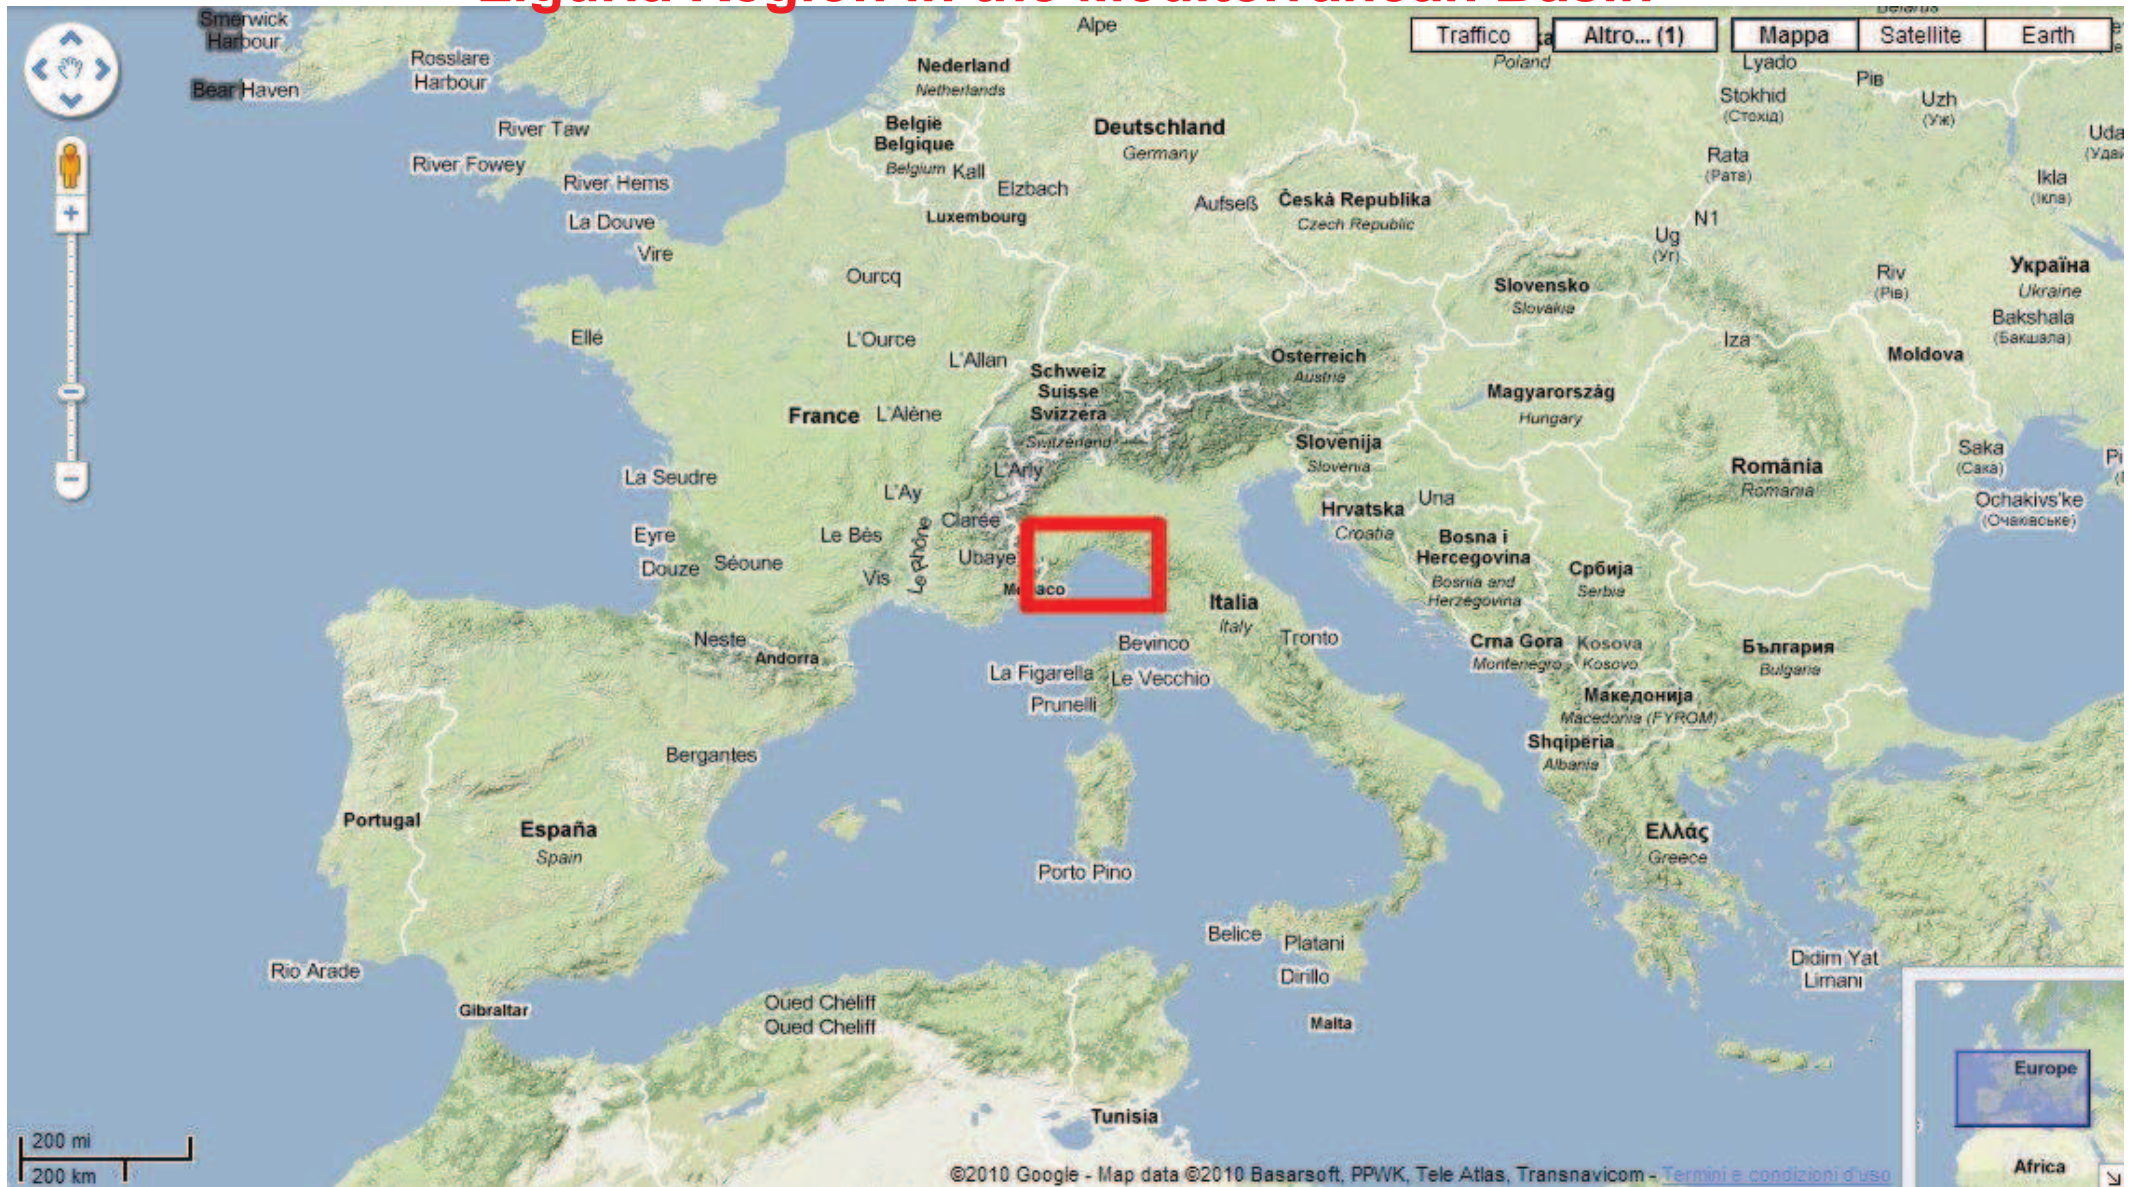

# Liguria Region in the Mediterranean Basin

# Liguria at a glance

0 5 10 15 20 km

4 Provinces (Imperia, Savona, Genova, La Spezia)  
235 Total municipalities  
63 Coastal municipalities  
Genova regional capital town  
Land area: 5.416 sq. km

REGIONE LIGURIA